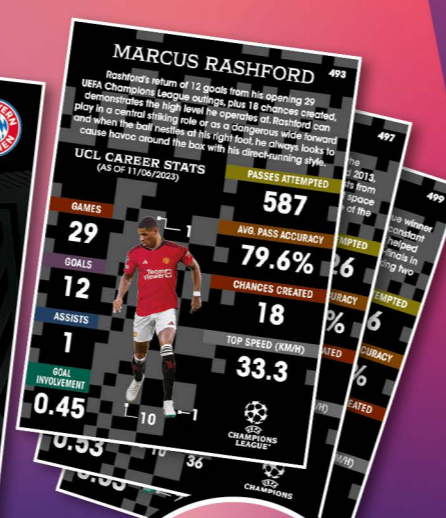

BLACK EDGE CARDS

9 TO COLLECT. 1 EVERY 16 PACKETS

HOTLY ANTICIPATED AGAIN AFTER THEIR 2022/23 DEBUT, WE BRING YOU BLACK EDGE CARDS! RARE AND EXCLUSIVE TO MATCH ATTAX, FIND THESE INSTANT CLASSICS DROPPING AT JUST 1 IN 16 PACKS. PRINTED ON DEEP-BLACK BOARD WITH AN ADDED FOIL GOLD TO TAKE IT UP A NOTCH, THEY FEATURE DOUBLE PLAYER IMAGERY AND DETAILED STATS.

COLLECTION EXCLUSIVE!

HIGH ALERT BLACK EDGES ARE BACK!

DETAILED PLAYER BIO & STATS

CHROME SHIELD & ENERGY CARD PARALLELS

ULTRA-RARE

READY FOR DOUBLE THE EXCITEMENT? THESE INCREDIBLE CARD SETS COME WITH A PARALLEL TWIST. ALL 18 CHROME SHIELD SUBJECTS AND ALL 9 ENERGY CARD SUBJECTS ARE AVAILABLE IN A SPECIAL CHASE FORMAT! CHROME SHIELDS HAVE SPECIAL REFRACTOR PARALLELS, WHILE ENERGY CARDS HAVE SPECIAL COLOURED PARALLELS. THESE LIMITED QUANTITY, SEQUENTIALLY NUMBERED CARDS ARE ULTRA-RARE. IF YOU MANAGE TO SNAG ONE, YOU'LL DEFINITELY BE THE ENVY OF ALL YOUR FRIENDS WITH THIS INCREDIBLE PULL!